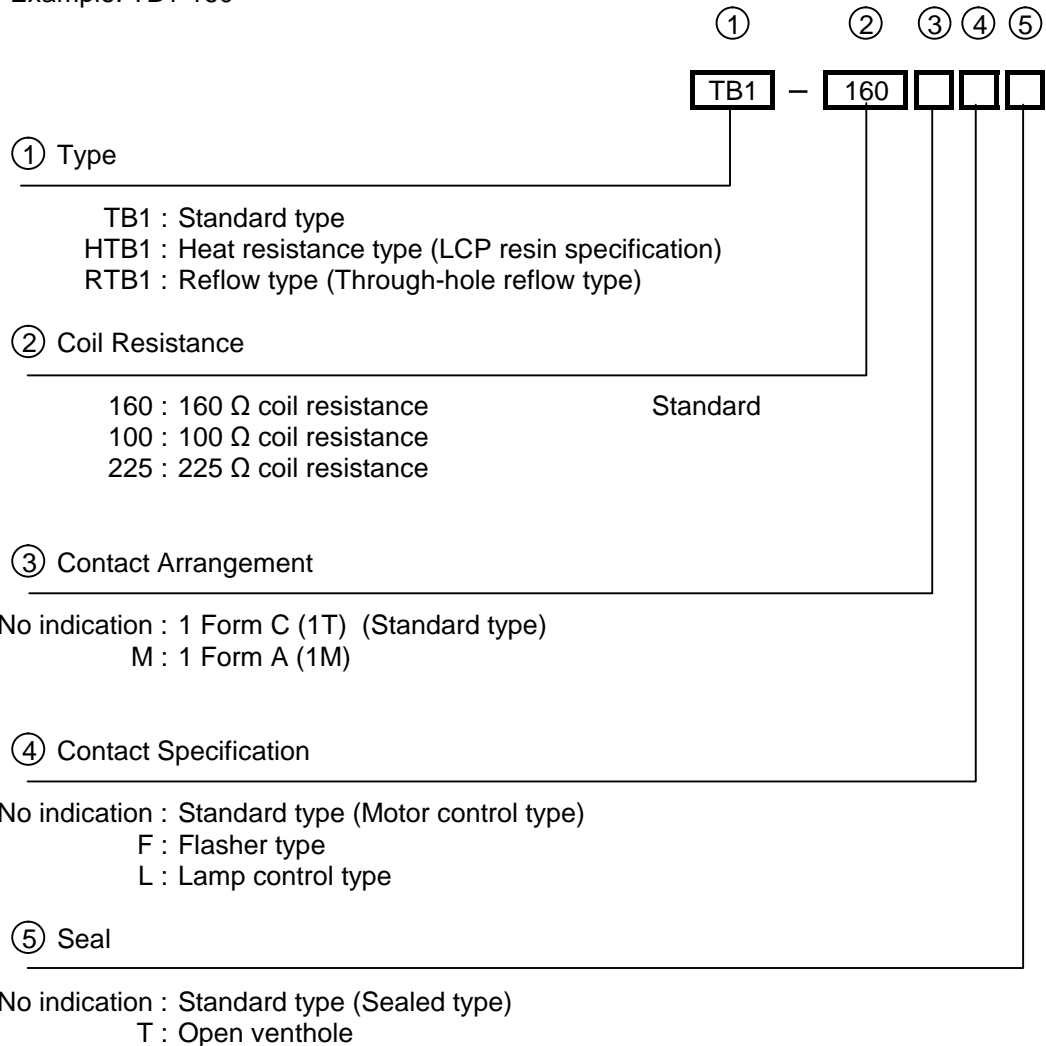

TB1 Relay Part Number Code

Example: TB1-160

* For any questions please contact our sales department in your region.