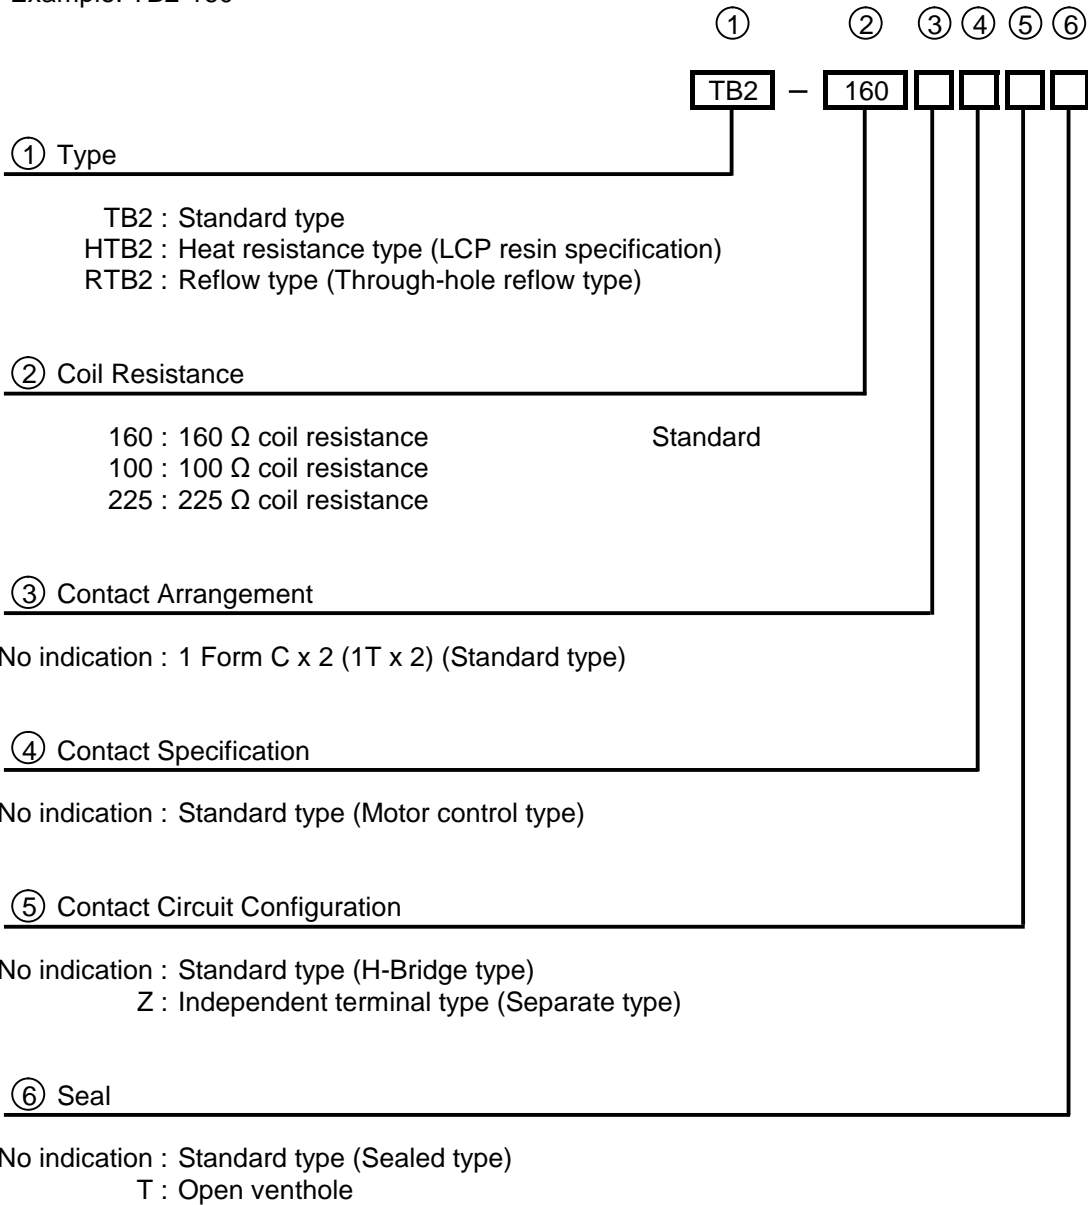

## TB2 Relay Part Number Code

Example: TB2-160

\* For any questions please contact our sales department in your region.