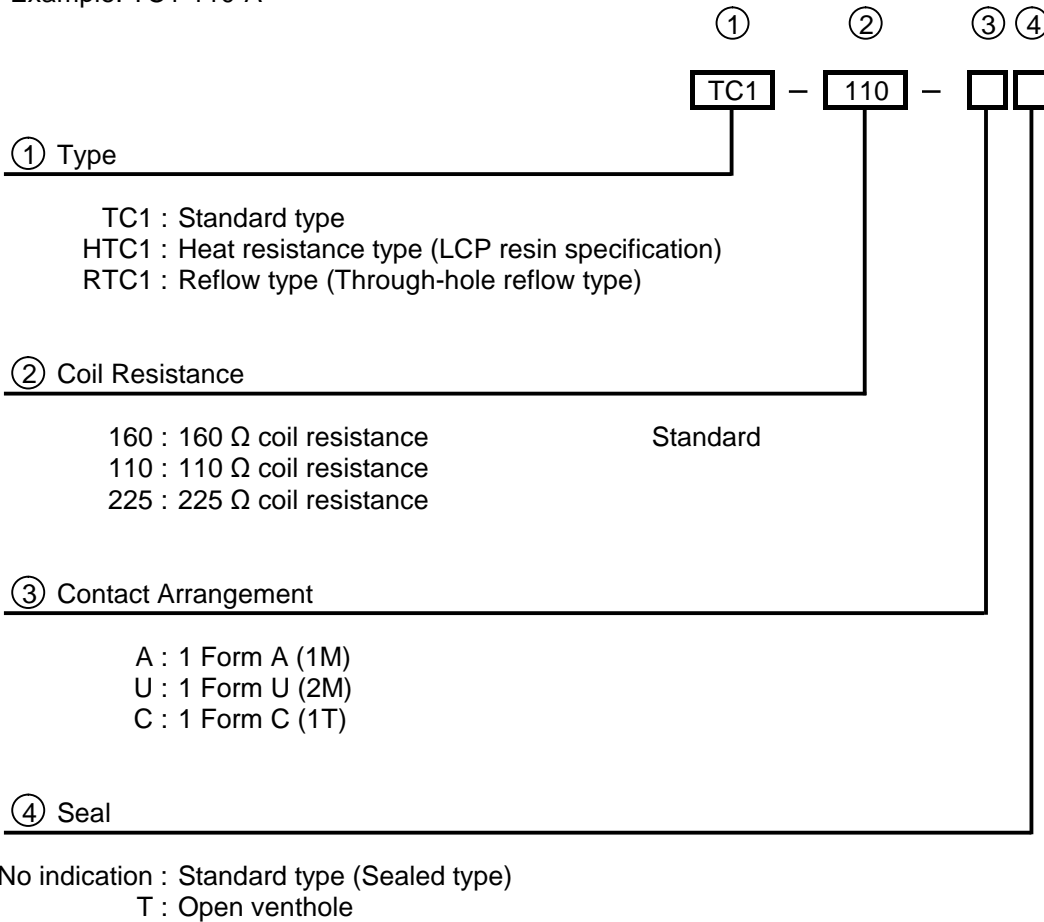

TC1 Relay Part Number Code

Example: TC1-110-A

* For any questions please contact our sales department in your region.