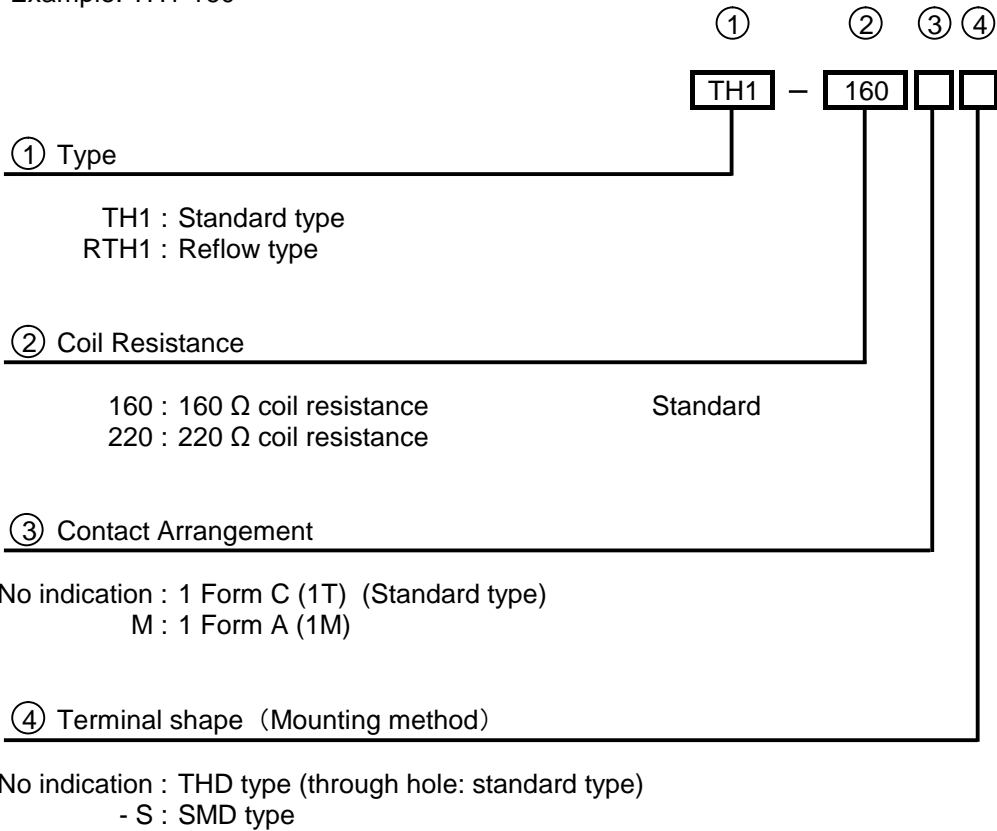

## TH1 Relay Part Number Code

---

Example: TH1-160

\* For any questions please contact our sales department in your region.